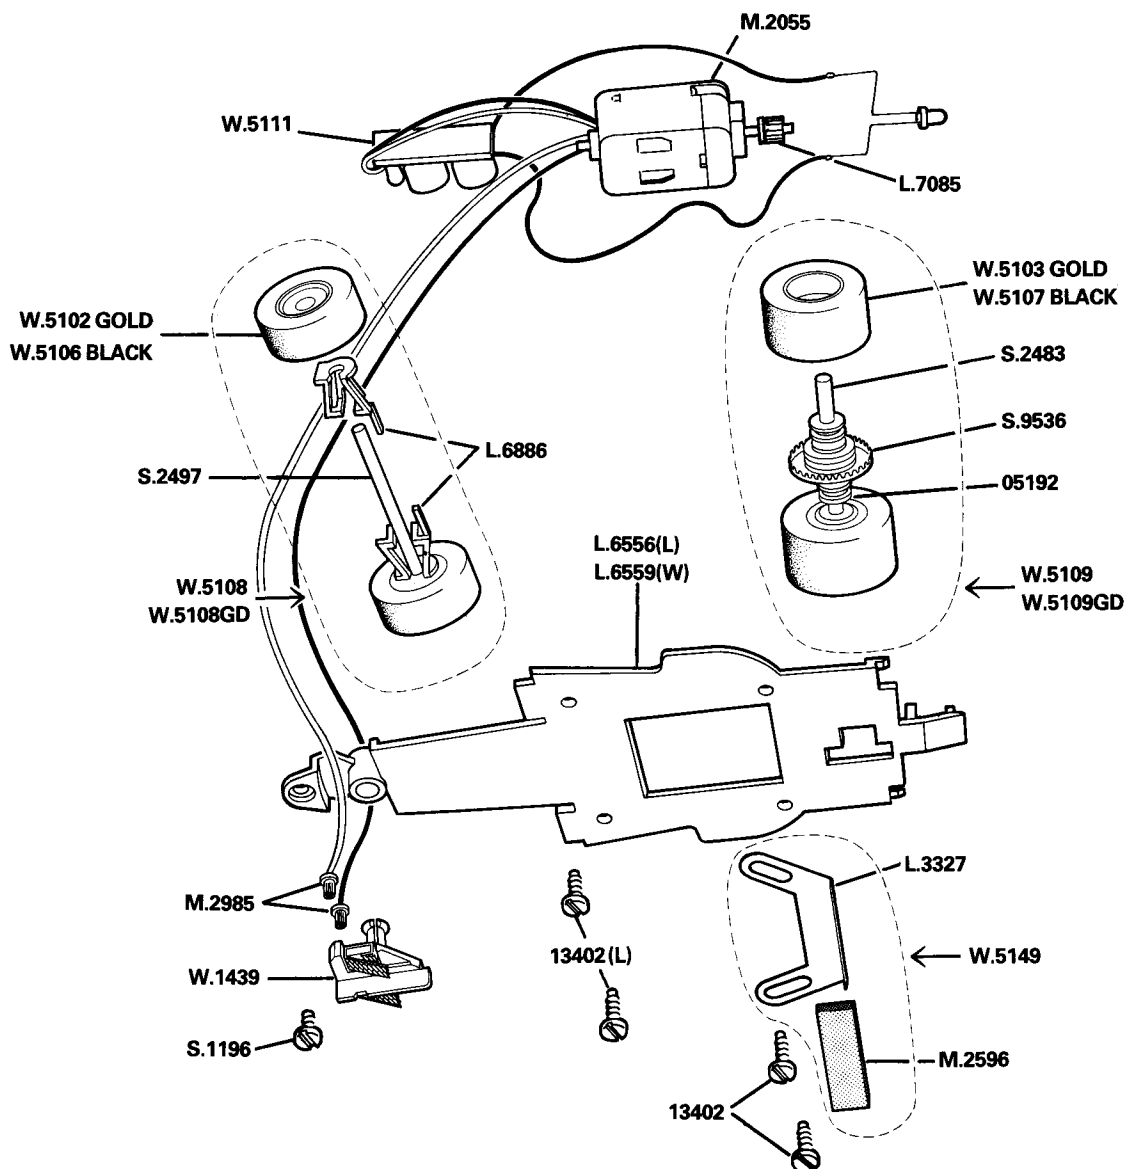

**LOTUS RENAULT (L)
WILLIAMS HONDA (W)
LOTUS HONDA (L)**

with **TURBOFLASH**

See overleaf for list of parts

LOTUS & WILLIAMS

List of Parts				
<i>Ref. No.</i>	<i>Item</i>	Used on		
		Lotus Renault	Williams Honda	Lotus Honda
W.1439	Guide Blade Assembly.....	✓	✓	✓
W.5102	Front TyreHub Assembly (Gold)	✓	—	—
W.5103	Rear TyreHub Assembly (Gold).....	✓	—	—
W.5106	Front TyreHub Assembly (Black).....	—	✓	✓
W.5107	Rear TyreHub Assembly (Black).....	—	✓	✓
W.5108	Front Axle Assembly	—	✓	✓
W.5108GD	Front Axle Assembly	✓	—	—
W.5109	Rear Axle Assembly	—	✓	✓
W.5109GD	Rear Axle Assembly	✓	—	—
W.5111	PCB with Turboflash	✓	✓	✓
W.5149	Magnet Assembly.....	✓	✓	✓
L.3327	Magnet Plate.....	✓	✓	✓
L.6321	Steering WheelMirrors. Not shown	✓	✓	✓*
L.6556	Underpan	✓	—	✓*
L.6557	Aerofoil	✓	—	✓*
L.6559	Underpan	—	✓	—
L.6560	Aerofoil	—	✓	—
L.6886	Front Suspension.....	✓	✓	✓
M.2055	Motor with Pinion and Harness	✓	✓	✓
M.2596	Magnet	✓	✓	✓
M.2985	Eyelet	✓	✓	✓
S.1196	Screw	✓	✓	✓
S.2483	Rear Axle	✓	✓	✓
S.2497	Front Axle.....	✓	✓	✓
S.9536	Contrate Gear.....	✓	✓	✓
01796	Motor Pinion	✓	✓	✓
05192	Rear Axle Bearing	✓	✓	✓
13402	Screw	✓	✓	✓

* = Yellow

LOTUS RENAULT (L) WILLIAMS HONDA (W) LOTUS HONDA (L)

with

As produced from 1992

See overleaf for list of parts

Motor Pinion
L.7085

fitted to all vehicles
from February 1992

Replaces
Motor Pinion
01796

*= Yellow

WILLIAMS HONDA (W) LOTUS HONDA (L)

As produced from mid 1993

See overleaf for list of parts

WILLIAMS & LOTUS

List of Parts	
<i>Ref. No.</i>	<i>Item</i>
W.1439	Guide Blade Assembly
W.5106	Front Tyre/Hub Assembly
W.5107	Rear Tyre/Hub Assembly
W.5108	Front Axle Assembly
W.5109	Rear Axle Assembly
W.5111	PCB with Turboflash
W.5214	Motor with Pinion and Wiring
W.5312(W)	Underpan with Magnet and Contacts
W.5313(L)	Underpan with Magnet and Contacts
L.6557YW	Aerofoil (Lotus)
L.6560BK	Aerofoil (Williams)
L.6886	Front Suspension
L.7085	Motor Pinion
S.1196	Screw
S.2483	Rear Axle
S.2497	Front Axle
S.9536	Contrate Gear
05192	Rear Axle Bearing
13402	Screw