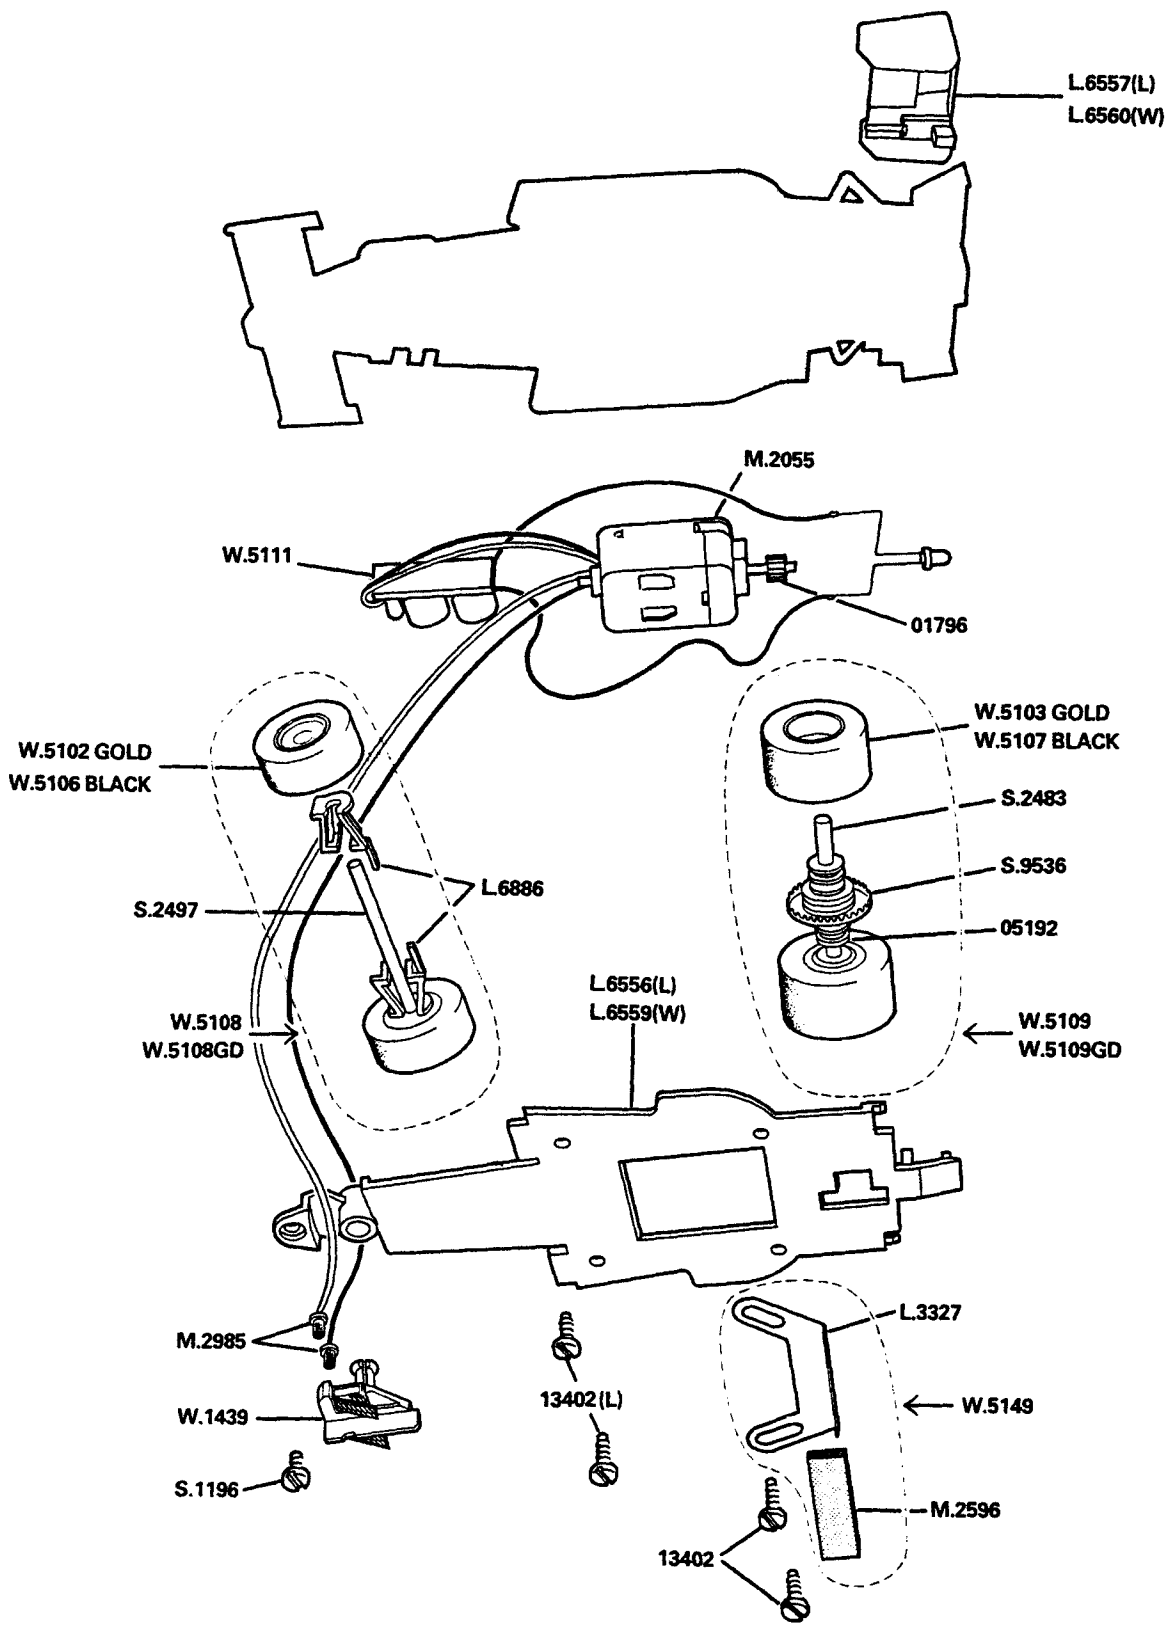

**LOTUS RENAULT (L)
WILLIAMS HONDA (W)
LOTUS HONDA (L)**

with **TURBOFLASH**

See overleaf for list of parts

LOTUS & WILLIAMS

List of Parts				
<i>Ref. No.</i>	<i>Item</i>	Used on		
		Lotus Renault	Williams Honda	Lotus Honda
W.1439	Guide Blade Assembly.....	✓	✓	✓
W.5102	Front TyreHub Assembly (Gold)	✓	—	—
W.5103	Rear TyreHub Assembly (Gold).....	✓	—	—
W.5106	Front TyreHub Assembly (Black).....	—	✓	✓
W.5107	Rear TyreHub Assembly (Black).....	—	✓	✓
W.5108	Front Axle Assembly	—	✓	✓
W.5108GD	Front Axle Assembly	✓	—	—
W.5109	Rear Axle Assembly	—	✓	✓
W.5109GD	Rear Axle Assembly	✓	—	—
W.5111	PCB with Turboflash	✓	✓	✓
W.5149	Magnet Assembly.....	✓	✓	✓
L.3327	Magnet Plate.....	✓	✓	✓
L.6321	Steering WheelMirrors. Not shown	✓	✓	✓*
L.6556	Underpan	✓	—	✓*
L.6557	Aerofoil	✓	—	✓*
L.6559	Underpan	—	✓	—
L.6560	Aerofoil	—	✓	—
L.6886	Front Suspension.....	✓	✓	✓
M.2055	Motor with Pinion and Harness	✓	✓	✓
M.2596	Magnet	✓	✓	✓
M.2985	Eyelet	✓	✓	✓
S.1196	Screw	✓	✓	✓
S.2483	Rear Axle	✓	✓	✓
S.2497	Front Axle.....	✓	✓	✓
S.9536	Contrate Gear.....	✓	✓	✓
01796	Motor Pinion	✓	✓	✓
05192	Rear Axle Bearing	✓	✓	✓
13402	Screw	✓	✓	✓

* = Yellow

LOTUS RENAULT (L) WILLIAMS HONDA (W) LOTUS HONDA (L)

with

As produced from 1992

See overleaf for list of parts

Motor Pinion
L.7085

fitted to all vehicles
from February 1992

Replaces
Motor Pinion
01796

*= Yellow

WILLIAMS HONDA (W) LOTUS HONDA (L)

As produced from mid 1993

See overleaf for list of parts

WILLIAMS & LOTUS

List of Parts	
<i>Ref. No.</i>	<i>Item</i>
W.1439	Guide Blade Assembly
W.5106	Front Tyre/Hub Assembly
W.5107	Rear Tyre/Hub Assembly
W.5108	Front Axle Assembly
W.5109	Rear Axle Assembly
W.5111	PCB with Turboflash
W.5214	Motor with Pinion and Wiring
W.5312(W)	Underpan with Magnet and Contacts
W.5313(L)	Underpan with Magnet and Contacts
L.6557YW	Aerofoil (Lotus)
L.6560BK	Aerofoil (Williams)
L.6886	Front Suspension
L.7085	Motor Pinion
S.1196	Screw
S.2483	Rear Axle
S.2497	Front Axle
S.9536	Contrate Gear
05192	Rear Axle Bearing
13402	Screw