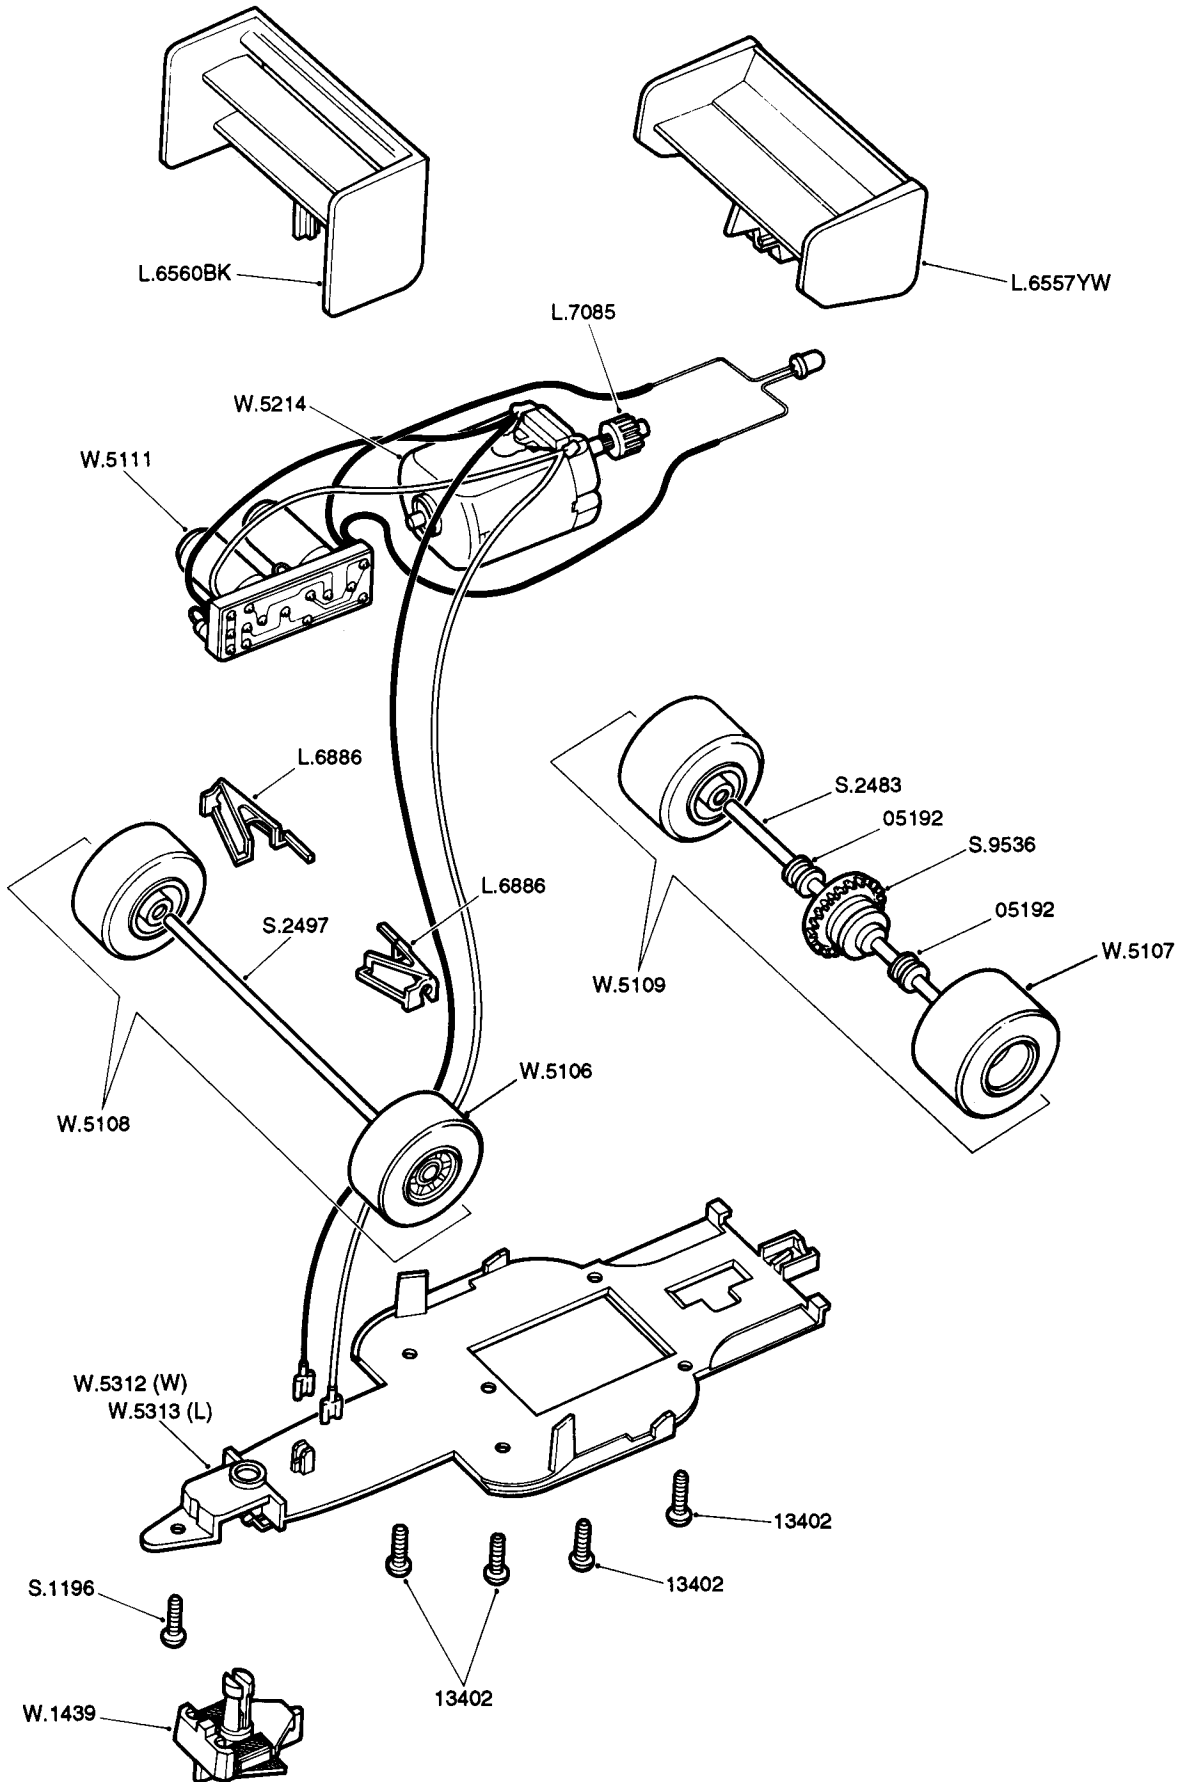

LOTUS & WILLIAMS

List of Parts				
<i>Ref. No.</i>	<i>Item</i>	Used on		
		Lotus Renault	Williams Honda	Lotus Honda
W.1439	Guide Blade Assembly.....	✓	✓	✓
W.5102	Front Tyre/Hub Assembly (Gold).....	✓	-	-
W.5103	Rear Tyre/Hub Assembly (Gold).....	✓	-	-
W.5106	Front Tyre/Hub Assembly (Black).....	-	✓	✓
W.5107	Rear Tyre/Hub Assembly (Black).....	-	✓	✓
W.5108	Front Axle Assembly.....	-	✓	✓
W.5108GD	Front Axle Assembly.....	✓	-	-
W.5109	Rear Axle Assembly.....	-	✓	✓
W.5109GD	Rear Axle Assembly.....	✓	-	-
W.5111	PCB with Turboflash.....	✓	✓	✓
W.5149	Magnet Assembly.....	✓	✓	✓
L.3327	Magnet Plate.....	✓	✓	✓
L.6321	Steering Wheel/Mirrors. Not shown.....	✓	✓	✓*
L.6556	Underpan.....	✓	-	✓*
L.6557	Aerofoil.....	✓	-	✓*
L.6559	Underpan.....	-	✓	-
L.6560	Aerofoil.....	-	✓	-
L.6886	Front Suspension.....	✓	✓	✓
L.7085	Motor Pinion.....	✓	✓	✓
M.2055	Motor with Pinion and Harness.....	✓	✓	✓
M.2596	Magnet.....	✓	✓	✓
M.2985	Eyelet.....	✓	✓	✓
S.1196	Screw.....	✓	✓	✓
S.2483	Rear Axle.....	✓	✓	✓
S.2497	Front Axle.....	✓	✓	✓
S.9536	Contrate Gear.....	✓	✓	✓
O5192	Rear Axle Bearing.....	✓	✓	✓
13402	Screw.....	✓	✓	✓

*= Yellow

WILLIAMS HONDA (W) LOTUS HONDA (L)

As produced from mid 1993

See overleaf for list of parts

WILLIAMS & LOTUS

List of Parts	
<i>Ref. No.</i>	<i>Item</i>
W.1439	Guide Blade Assembly
W.5106	Front Tyre/Hub Assembly
W.5107	Rear Tyre/Hub Assembly
W.5108	Front Axle Assembly
W.5109	Rear Axle Assembly
W.5111	PCB with Turboflash
W.5214	Motor with Pinion and Wiring
W.5312(W)	Underpan with Magnet and Contacts
W.5313(L)	Underpan with Magnet and Contacts
L.6557YW	Aerofoil (Lotus)
L.6560BK	Aerofoil (Williams)
L.6886	Front Suspension
L.7085	Motor Pinion
S.1196	Screw
S.2483	Rear Axle
S.2497	Front Axle
S.9536	Contrate Gear
05192	Rear Axle Bearing
13402	Screw